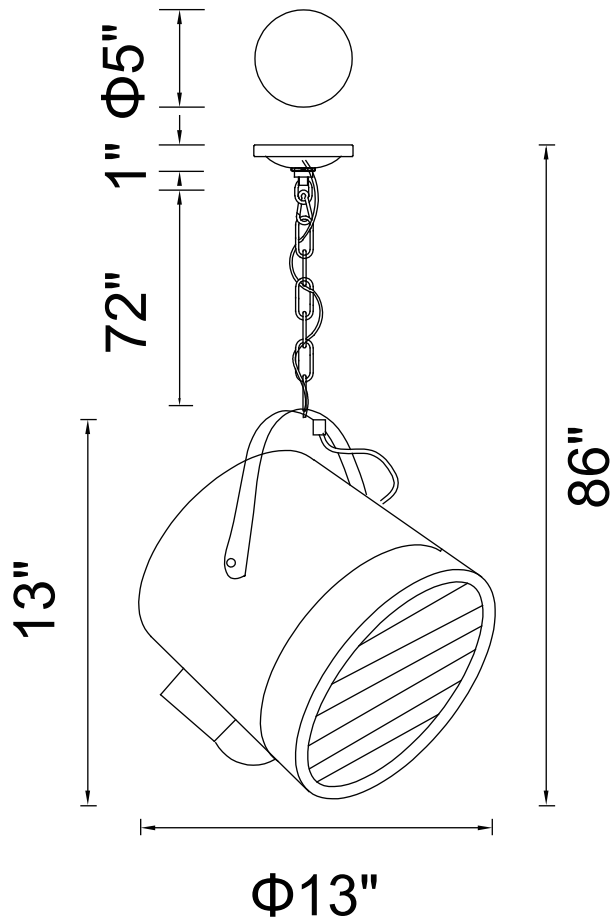

# CWI LIGHTING

BRIGHTER LIVING. SIMPLIFIED.

PROJECT: \_\_\_\_\_

FIXTURE TYPE: \_\_\_\_\_

LOCATION: \_\_\_\_\_

CONTACT/PHONE: \_\_\_\_\_

Item	9619P13-1-601
Collection	BROADWAY
Finish	Chrome
Glass	-----
Crystal	-----
Input	120V AC,60HZ,AC

Shade	-----
Length/Dia.	13"
Width/Ext.	-----
Height	13"
Maximum	86"
Lumens	-----

Light Source	E26
Bulb Info.	1×60W
Included	-----
Dimmable	No
Color	-----
Weight	-----