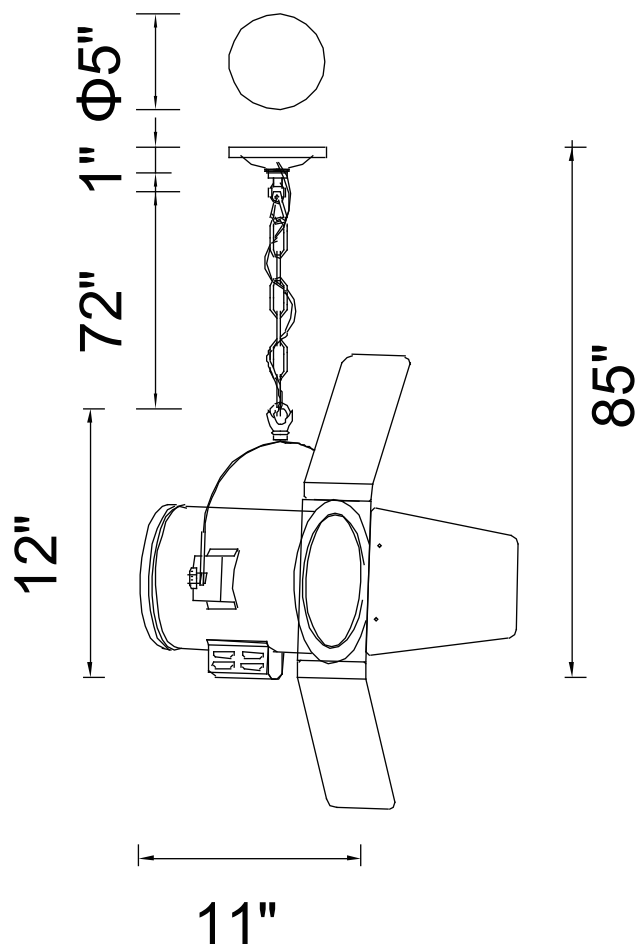

CWI LIGHTING

BRIGHTER LIVING. SIMPLIFIED.

PROJECT: _____

FIXTURE TYPE: _____

LOCATION: _____

CONTACT/PHONE: _____

Item	9643P11-1-601
Collection	STAGE
Finish	Chrome
Glass	-----
Crystal	-----
Input	120V AC,60HZ,AC

Shade	-----
Length/Dia.	11"
Width/Ext.	-----
Height	12"
Maximum	85"
Lumens	-----

Light Source	E26
Bulb Info.	1x60W
Included	-----
Dimmable	No
Color	-----
Weight	-----