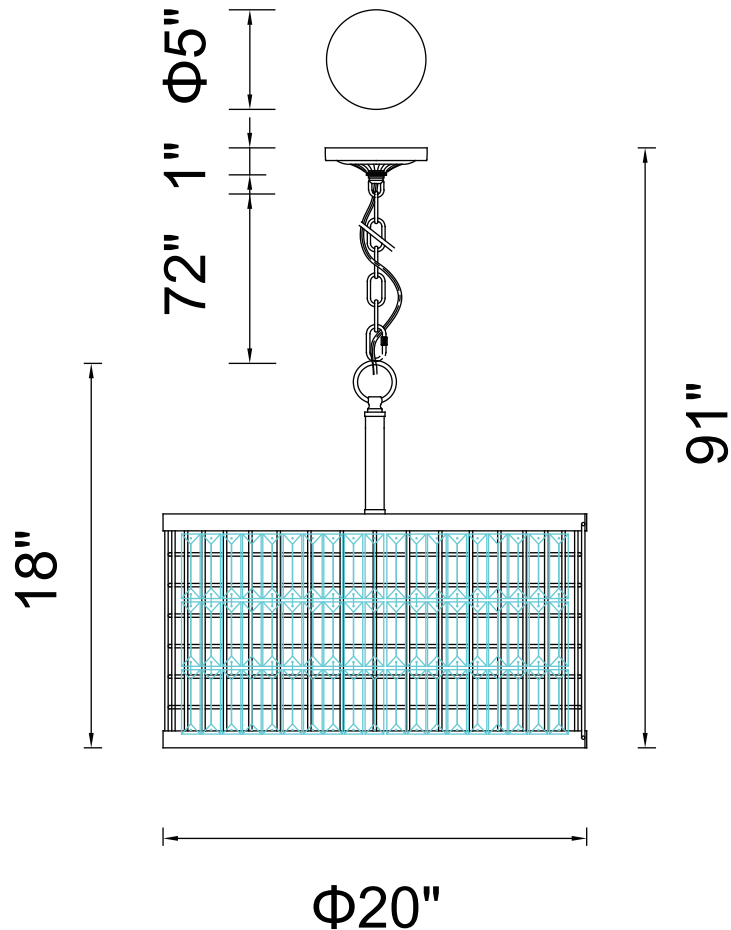

CWI LIGHTING

BRIGHTER LIVING. SIMPLIFIED.

PROJECT: _____

FIXTURE TYPE: _____

LOCATION: _____

CONTACT/PHONE: _____

Item	9697P20-6-192
Collection	MEGHNA
Finish	Brown
Glass	-----
Crystal	Clear
Input	120V AC,60HZ,AC

Shade	-----
Length/Dia.	20"
Width/Ext.	-----
Height	18"
Maximum	-----
Lumens	-----

Light Source	E12
Bulb Info.	6×60W
Included	-----
Dimmable	No
Color	-----
Weight	