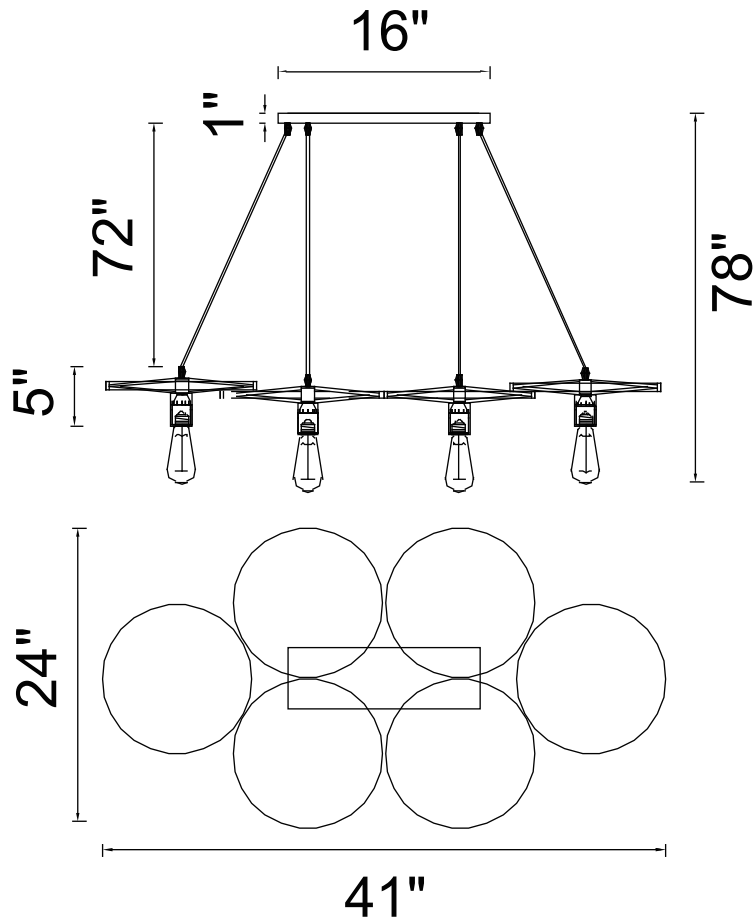

CWI LIGHTING

BRIGHTER LIVING. SIMPLIFIED.

PROJECT: _____
 FIXTURE TYPE: _____
 LOCATION: _____
 CONTACT/PHONE: _____

Item	9699P41-6-194
Collection	RAVI
Finish	Black+Gold
Glass	-----
Crystal	-----
Input	120V AC,60HZ,AC

Shade	-----
Length/Dia.	41"
Width/Ext.	24"
Height	5"
Maximum	78"
Lumens	-----

Light Source	E26
Bulb Info.	6×60W
Included	-----
Dimmable	No
Color	-----
Weight	