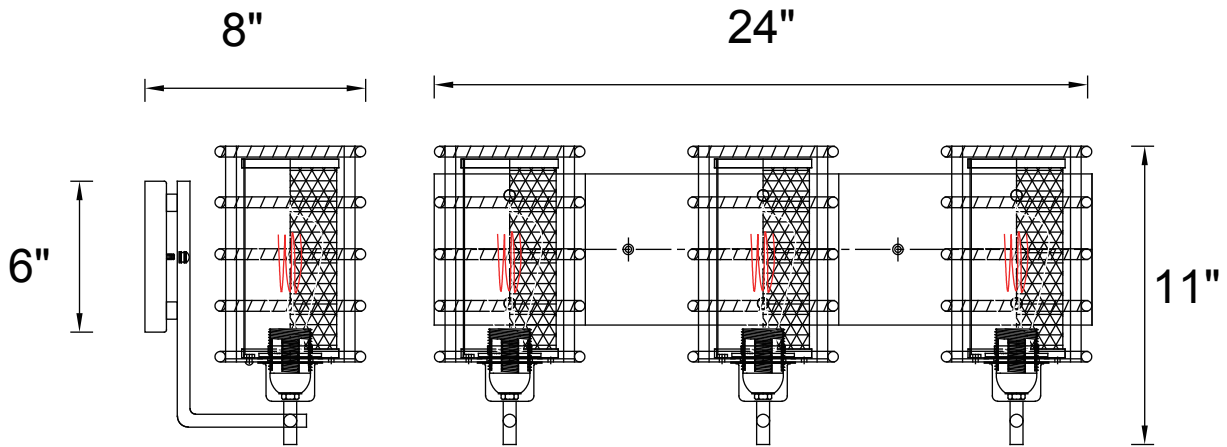

# CWI LIGHTING

BRIGHTER LIVING. SIMPLIFIED.

PROJECT: \_\_\_\_\_  
 FIXTURE TYPE: \_\_\_\_\_  
 LOCATION: \_\_\_\_\_  
 CONTACT/PHONE: \_\_\_\_\_

Item	9700W24-3-197
Collection	DARYA
Finish	Brown
Glass	-----
Crystal	-----
Input	120V AC,60HZ,AC

Shade	-----
Length/Dia.	24"
Width/Ext.	8"
Height	11"
Maximum	-----
Lumens	-----

Light Source	E26
Bulb Info.	3×60W
Included	-----
Dimmable	No
Color	-----
Weight	