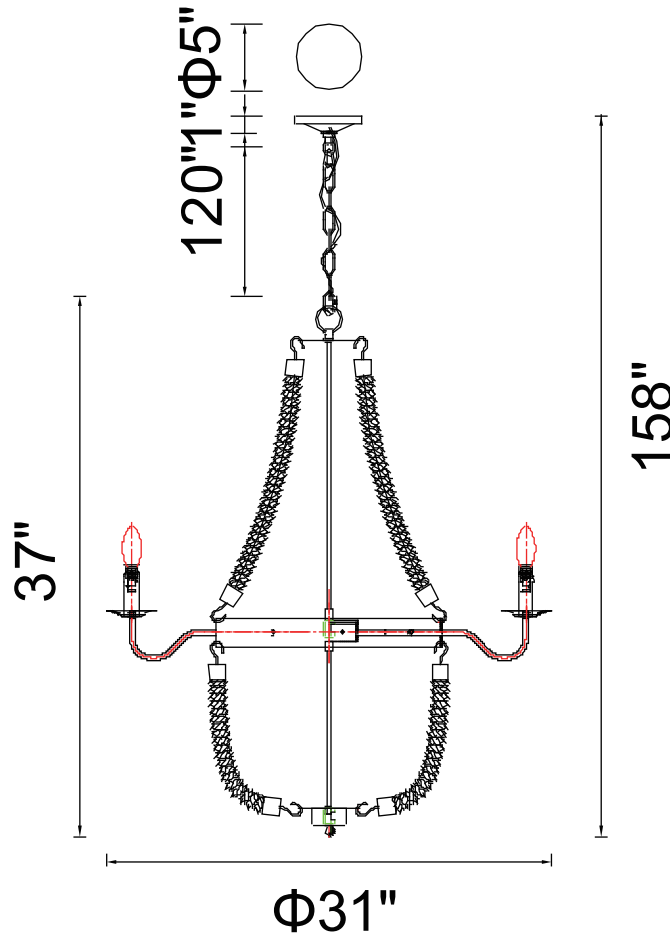

CWI LIGHTING

BRIGHTER LIVING. SIMPLIFIED.

PROJECT: _____

FIXTURE TYPE: _____

LOCATION: _____

CONTACT/PHONE: _____

Item	9702P31-6-130
Collection	DHARLA
Finish	Rust
Glass	-----
Crystal	-----
Input	120V AC,60HZ,AC

Shade	-----
Length/Dia.	31"
Width/Ext.	-----
Height	37"
Maximum	158"
Lumens	-----

Light Source	E12
Bulb Info.	6×60W
Included	-----
Dimmable	No
Color	-----
Weight	