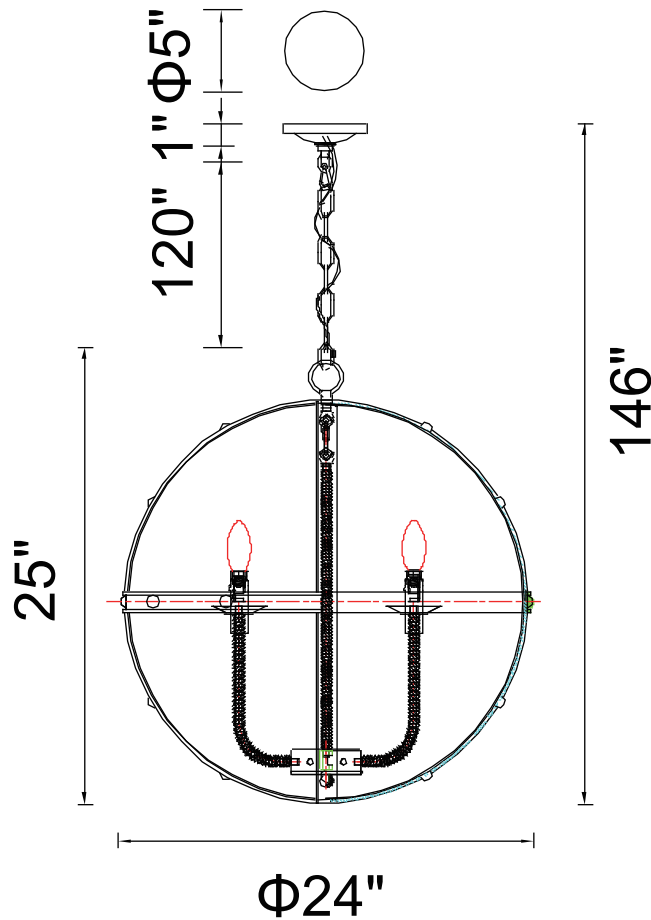

CWI LIGHTING

BRIGHTER LIVING. SIMPLIFIED.

PROJECT: _____

FIXTURE TYPE: _____

LOCATION: _____

CONTACT/PHONE: _____

Item	9703P24-6-130
Collection	DHARLA
Finish	Rust
Glass	-----
Crystal	-----
Input	120V AC,60HZ,AC

Shade	-----
Length/Dia.	24"
Width/Ext.	-----
Height	25"
Maximum	146"
Lumens	-----

Light Source	E12
Bulb Info.	6×60W
Included	-----
Dimmable	No
Color	-----
Weight	