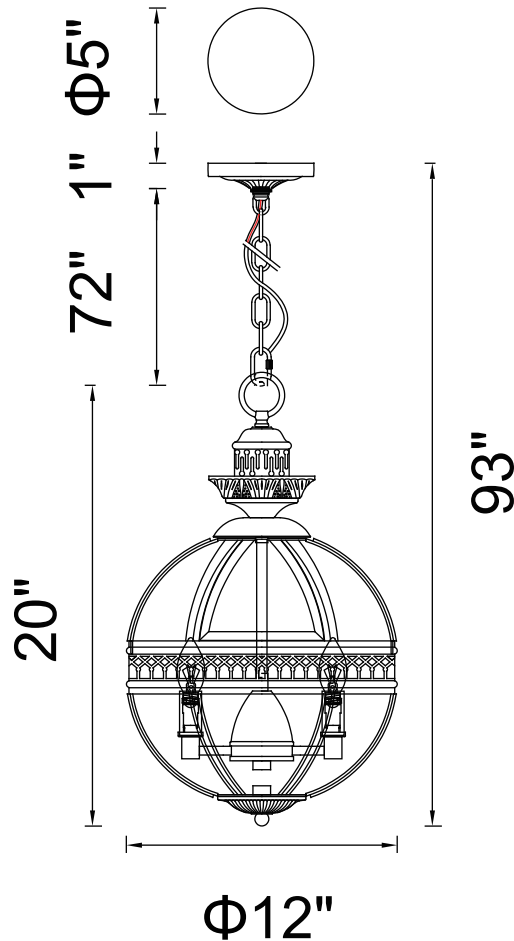

CWI LIGHTING

BRIGHTER LIVING. SIMPLIFIED.

PROJECT: _____

FIXTURE TYPE: _____

LOCATION: _____

CONTACT/PHONE: _____

Item	9714P12-3-616
Collection	LUNE
Finish	Bronze
Glass	Clear
Crystal	-----
Input	120V AC,60HZ,AC

Shade	-----
Length/Dia.	12"
Width/Ext.	-----
Height	20"
Maximum	93"
Lumens	-----

Light Source	E12
Bulb Info.	3×60W
Included	-----
Dimmable	No
Color	-----
Weight	