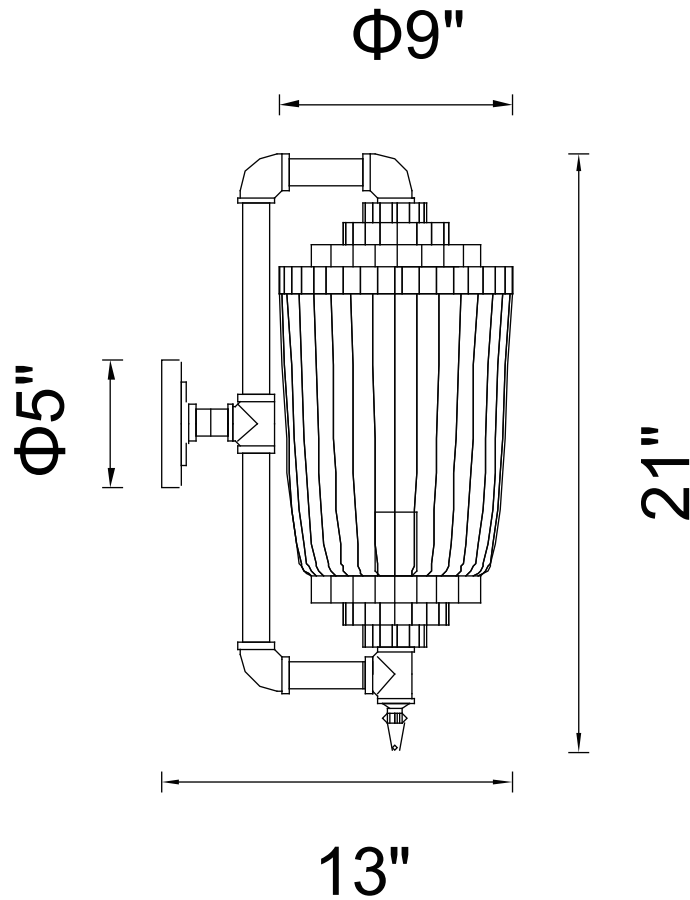

CWI LIGHTING

BRIGHTER LIVING. SIMPLIFIED.

PROJECT: _____

FIXTURE TYPE: _____

LOCATION: _____

CONTACT/PHONE: _____

Item	9727W9-1-210
Collection	KALA
Finish	Speckled Copper
Glass	-----
Crystal	-----
Input	120V AC,60HZ,AC

Shade	-----
Length/Dia.	13"
Width/Ext.	-----
Height	21"
Maximum	-----
Lumens	-----

Light Source	E26
Bulb Info.	1×60W
Included	-----
Dimmable	No
Color	-----
Weight	-----