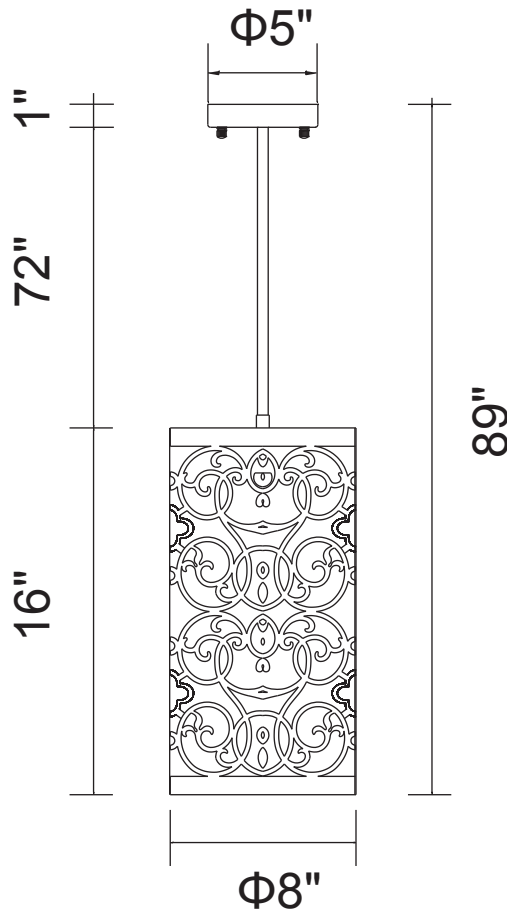

CWI LIGHTING

BRIGHTER LIVING. SIMPLIFIED.

PROJECT: _____

FIXTURE TYPE: _____

LOCATION: _____

CONTACT/PHONE: _____

Item	9832P8-2-106
Collection	ALEXANDRA
Finish	Rubbed Silver
Glass	White
Crystal	-----
Input	120V AC,60HZ,AC

Shade	-----
Length/Dia.	8"
Width/Ext.	-----
Height	16"
Maximum	89"
Lumens	-----

Light Source	E12
Bulb Info.	2×60W
Included	-----
Dimmable	No
Color	-----
Weight	-----