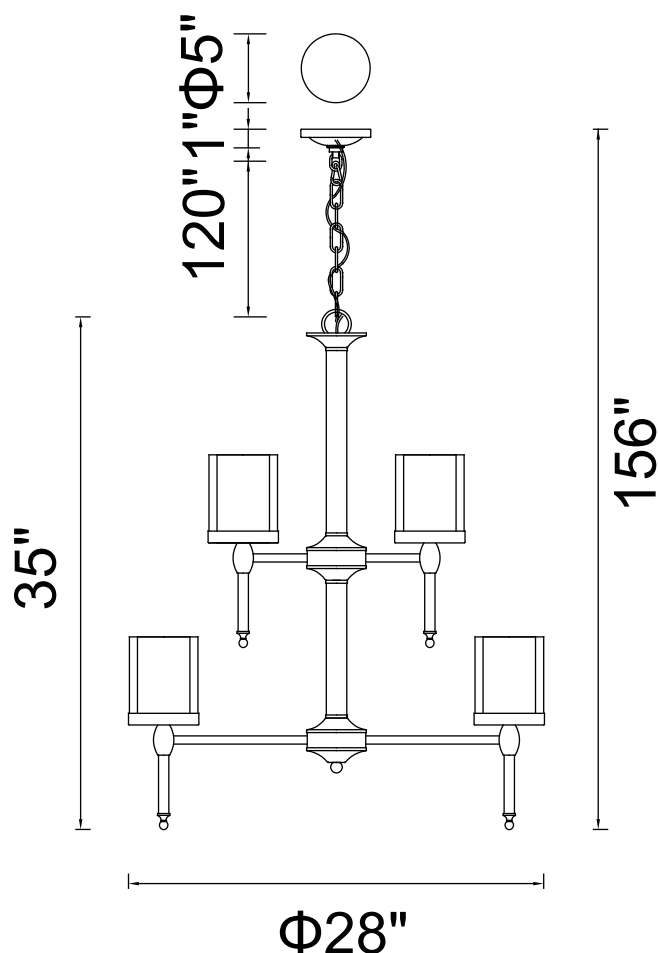

CWI LIGHTING

BRIGHTER LIVING. SIMPLIFIED.

PROJECT: _____
 FIXTURE TYPE: _____
 LOCATION: _____
 CONTACT/PHONE: _____

Item	9851P28-9-601
Collection	MAYBELLE
Finish	Chrome
Glass	Clear
Crystal	-----
Input	120V AC,60HZ,AC

Shade	-----
Length/Dia.	28"
Width/Ext.	-----
Height	35"
Maximum	156"
Lumens	-----

Light Source	E26
Bulb Info.	9×60W
Included	-----
Dimmable	No
Color	-----
Weight	