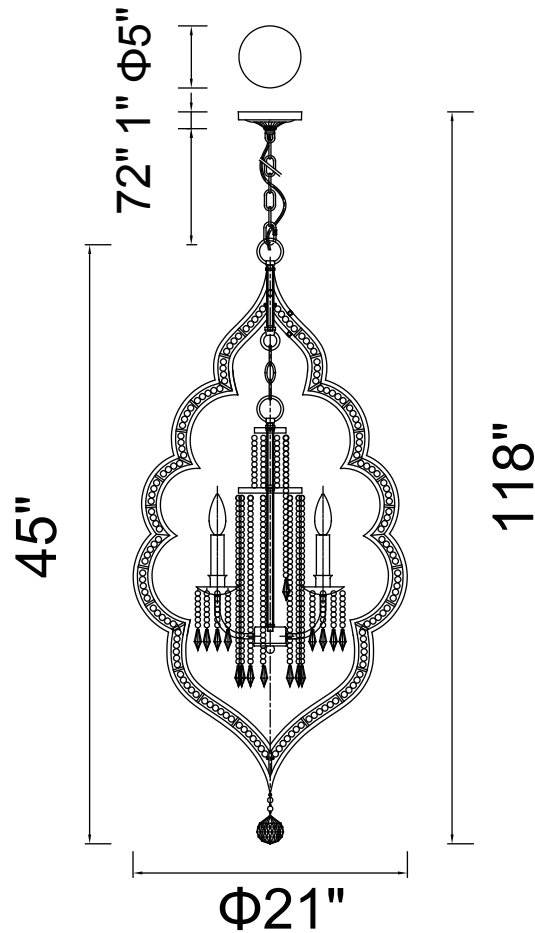

CWI LIGHTING

BRIGHTER LIVING. SIMPLIFIED.

PROJECT: _____

FIXTURE TYPE: _____

LOCATION: _____

CONTACT/PHONE: _____

Item	9853P21-4-195
Collection	SEINE
Finish	Champagne
Glass	-----
Crystal	Clear
Input	120V AC,60HZ,AC

Shade	-----
Length/Dia.	21"
Width/Ext.	-----
Height	45"
Maximum	118"
Lumens	-----

Light Source	E12
Bulb Info.	4×60W
Included	-----
Dimmable	No
Color	-----
Weight	