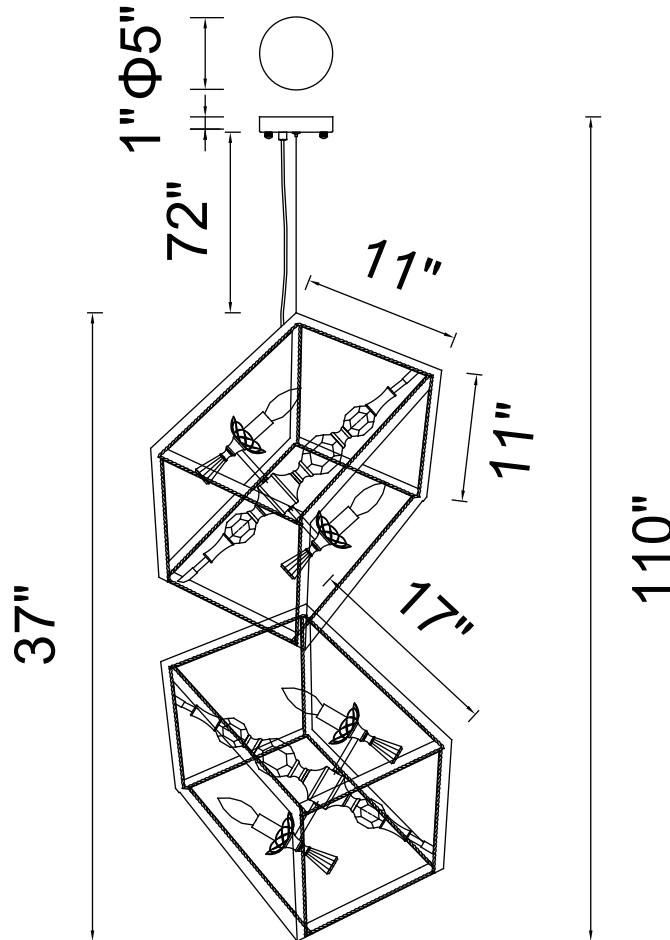

CWI LIGHTING

BRIGHTER LIVING. SIMPLIFIED.

PROJECT: _____

FIXTURE TYPE: _____

LOCATION: _____

CONTACT/PHONE: _____

Item	9891P11-8-183
Collection	TAPI
Finish	Luxor Silver
Glass	-----
Crystal	Clear
Input	120V AC,60HZ,AC

Shade	-----
Length/Dia.	17"
Width/Ext.	-----
Height	37"
Maximum	110"
Lumens	-----

Light Source	E12
Bulb Info.	8×60W
Included	-----
Dimmable	No
Color	-----
Weight	