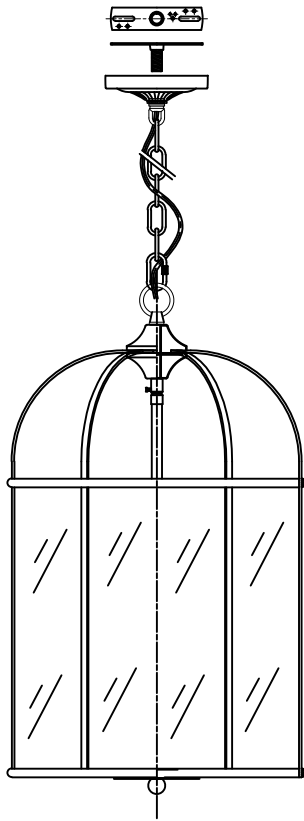

Trade Mark:
CRYSTAL WORLD INC

Product Name: PENDANT LAMP

Model :9912P11-3-604

120Vac, 60Hz,AC ONLY

Lamp Size:Ø11"*H20"TH80"

PENDANT LAMP ASSEMBLY INSTRUCTIONS

1. Install bulbs (NOT INCLUDED).USE 120V E12  3*60W Max.