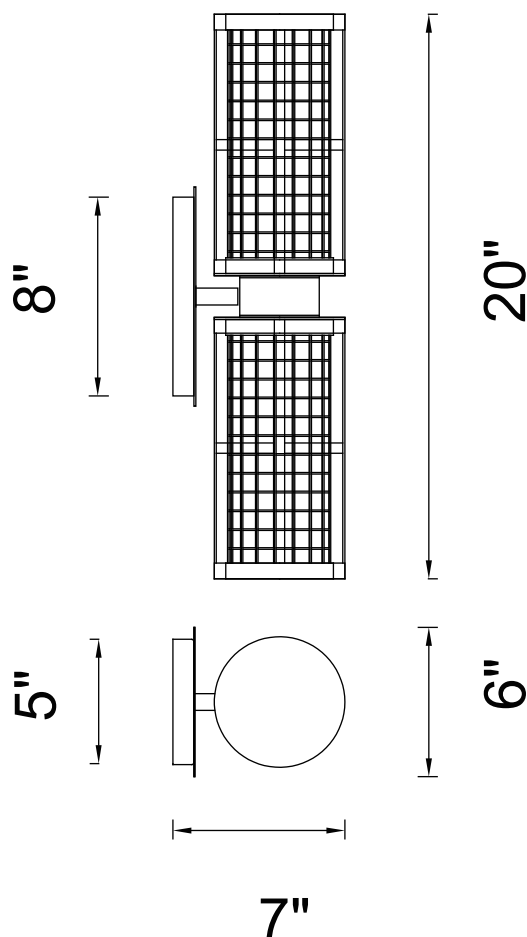

CWI LIGHTING

BRIGHTER LIVING. SIMPLIFIED.

PROJECT: _____

FIXTURE TYPE: _____

LOCATION: _____

CONTACT/PHONE: _____

Item	9930W6-2-209
Collection	MANITO
Finish	Pewter
Glass	-----
Crystal	-----
Input	120V AC,60HZ,AC

Shade	-----
Length/Dia.	7"
Width/Ext.	6"
Height	20"
Maximum	-----
Lumens	-----

Light Source	E26
Bulb Info.	2×60W
Included	-----
Dimmable	No
Color	-----
Weight	