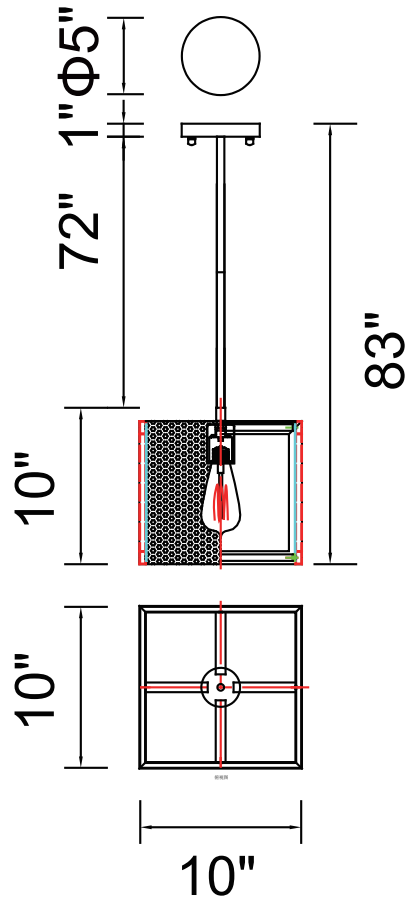

CWI LIGHTING

BRIGHTER LIVING. SIMPLIFIED.

PROJECT: _____

FIXTURE TYPE: _____

LOCATION: _____

CONTACT/PHONE: _____

Item	9976P10-1-107
Collection	CALYPSO
Finish	Antique Copper
Glass	-----
Crystal	-----
Input	120V AC,60HZ,AC

Shade	-----
Length/Dia.	10"
Width/Ext.	10"
Height	10"
Maximum	83"
Lumens	-----

Light Source	E26
Bulb Info.	1×60W
Included	-----
Dimmable	No
Color	-----
Weight	2.5KG