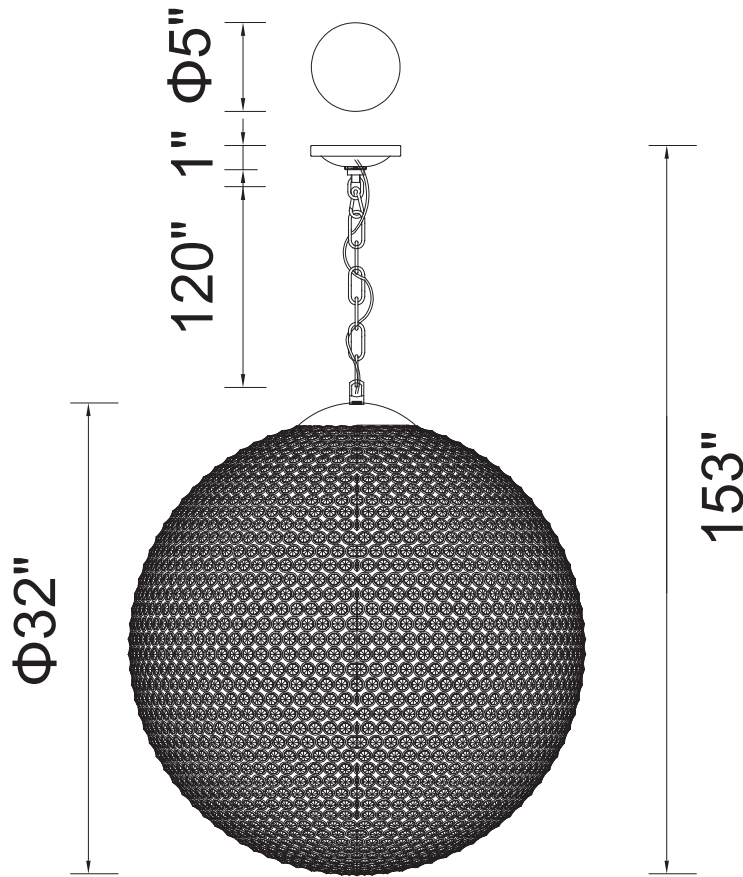

CWI LIGHTING

BRIGHTER LIVING. SIMPLIFIED.

PROJECT: _____

FIXTURE TYPE: _____

LOCATION: _____

CONTACT/PHONE: _____

Item	QS8353P32C
Collection	GLOBE
Finish	Chrome
Glass	-----
Crystal	Clear
Input	120V AC,60HZ,AC

Shade	-----
Length/Dia.	32"
Width/Ext.	-----
Height	32"
Maximum	153"
Lumens	-----

Light Source	G9
Bulb Info.	20×40W
Included	-----
Dimmable	No
Color	-----
Weight	