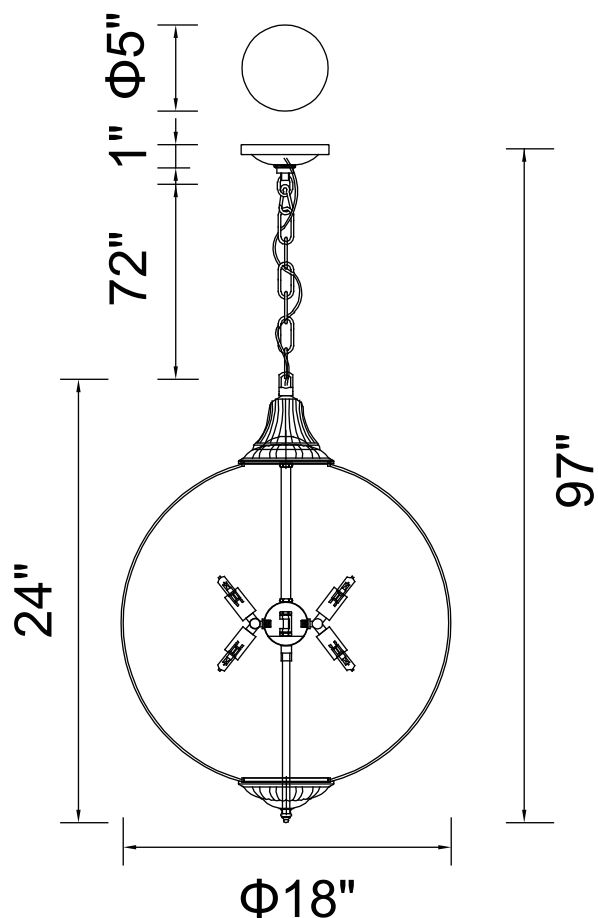

# CWI LIGHTING

BRIGHTER LIVING. SIMPLIFIED.

PROJECT: \_\_\_\_\_

FIXTURE TYPE: \_\_\_\_\_

LOCATION: \_\_\_\_\_

CONTACT/PHONE: \_\_\_\_\_

Item	QS8370P18C
Collection	GLOBE
Finish	Chrome
Glass	-----
Crystal	Clear
Input	120V AC,60HZ,AC

Shade	-----
Length/Dia.	18"
Width/Ext.	-----
Height	24"
Maximum	97"
Lumens	-----

Light Source	E12
Bulb Info.	4×60W
Included	-----
Dimmable	No
Color	-----
Weight	