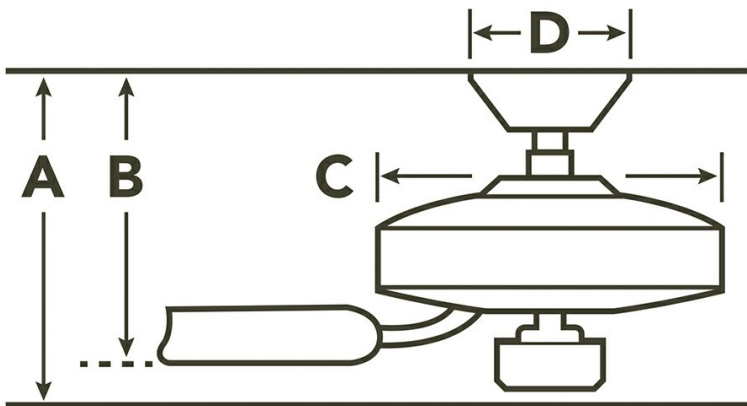

Dimensions

Downrod	A	B	C	D
FLUSH MOUNT	24.25	24.25	7.90	7.90

Available Finishes

Finish	Fixture	Glass	Blade 1	Blade 2
Brushed Nickel	300168NI	N/A	SILVER	NON-REVERSIBLE

Downlight

Watts	32/9/3
Optional Light Kit Available	No