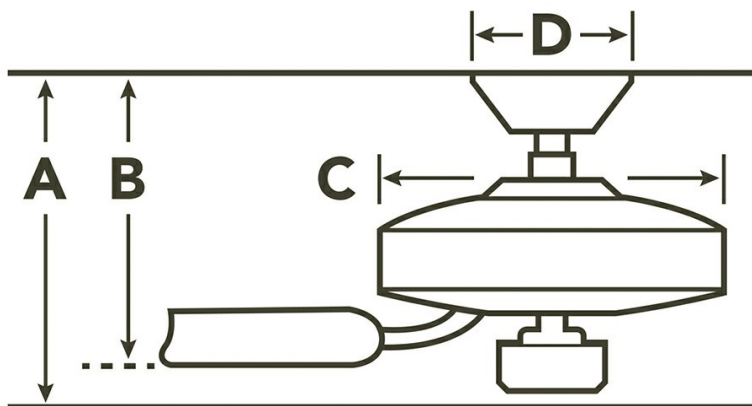

Safety Listings & Certifications

Safety Rated	Dry
Energy Star	Yes
Warranty	www.kichler.com/warranty

Installation

The electrical junction box

Dimensions

Downrod	A	B	C	D
1.00 OD X 4.00	14.02	11.28	13.78	6.30