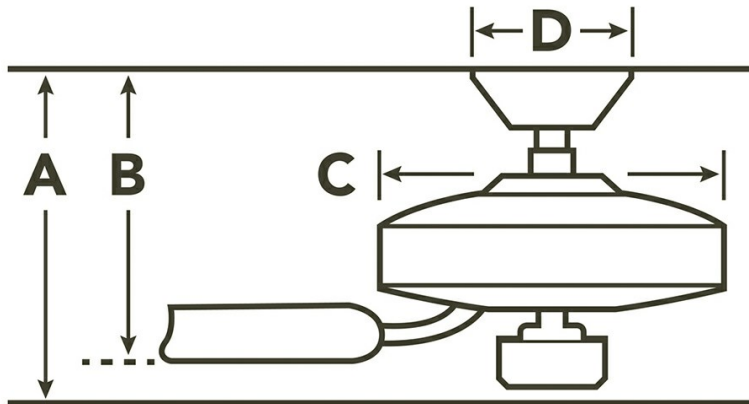

Dimensions

Downrod	A	B	C	D
1.00 OD X 4.50	14.95	13.45	12.25	6.69

Available Finishes

Finish	Fixture	Glass	Blade 1	Blade 2