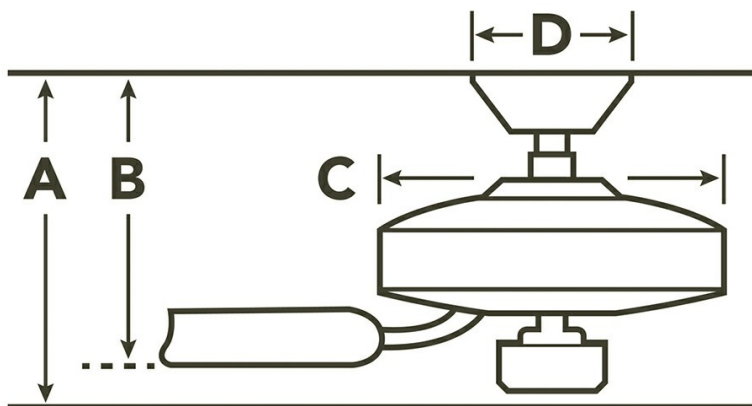

Dimensions

Downrod	A	B	C	D
1.00 OD X 4.00	12.34	10.00	11.75	5.90
FLUSH MOUNT	9.10	6.75	11.75	5.90

Available Finishes

Finish	Fixture	Glass	Blade 1	Blade 2

Kichler
7711 East Pleasant Valley Road
Cleveland, Ohio 44131-8010
Toll free: 866.558.5706 or kichler.com

Notes:

1) Information provided is subject to change without notice. All values are design or typical values when measured under laboratory conditions.
2) Incandescent Equivalent: The incandescent equivalent as presented is an approximate number and is for reference only.

KICHLER