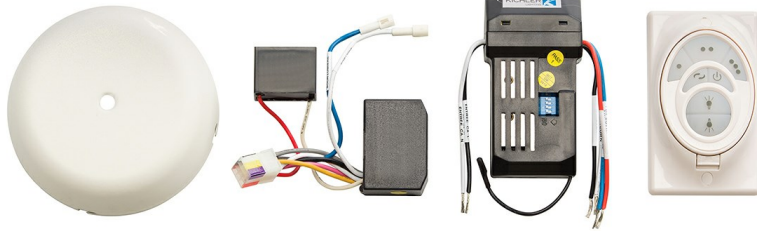

Cool Touch Control System R400 MWH

3R400MWH (Matte White)

Project Name: _____

Location: _____

Type: _____

Qty: _____

Comments: _____

Ordering Information

Product ID	3R400MWH
Finish	Matte White
Available Finishes	AP, BSS, NI, OBB, SNW, TZ, WH, MWH, NBR, OZ, SGD

Specifications

Material	Plastic

Electrical

Voltage	120V

Qualifications

Safety Rated	Not Required
Warranty	www.kichler.com/warranty

Notes:

1) Information provided is subject to change without notice. All values are design or typical values when measured under laboratory conditions.
2) Incandescent Equivalent: The incandescent equivalent as presented is an approximate number and is for reference only.